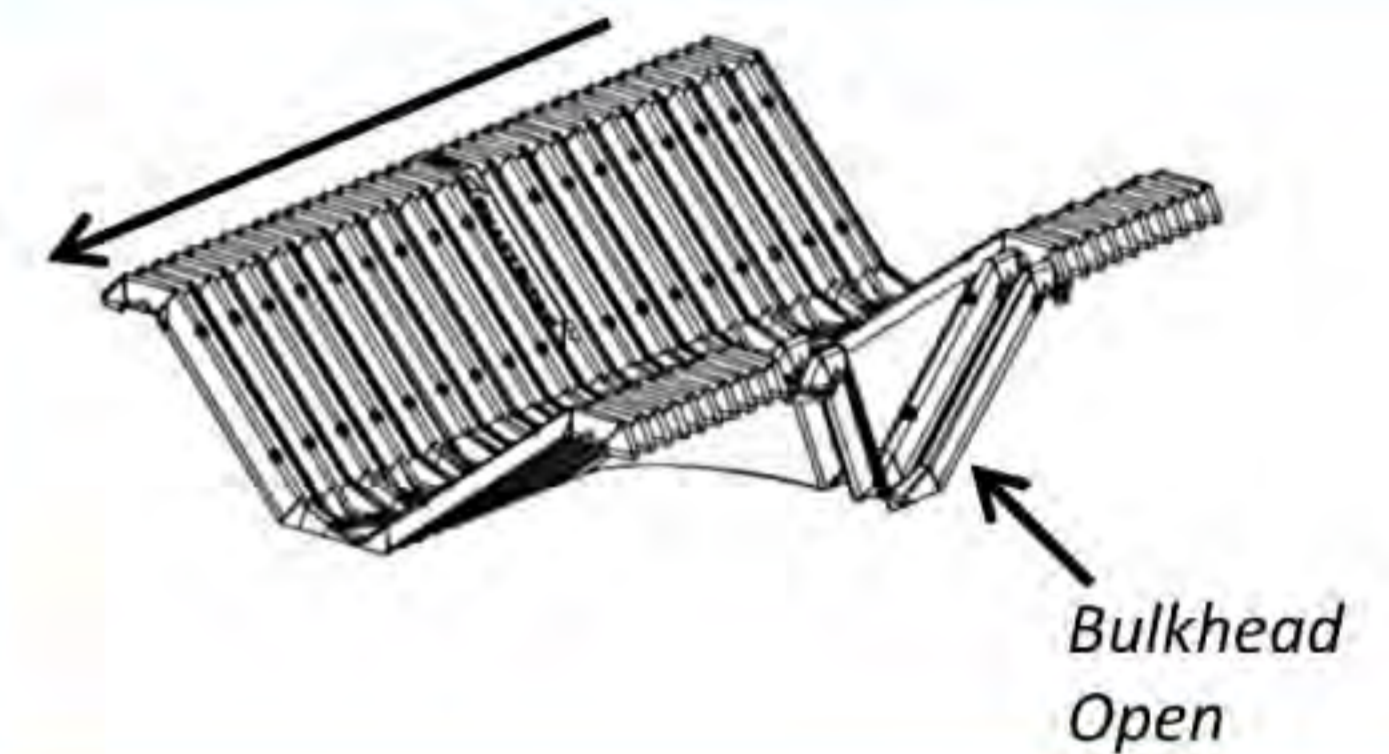

SMARTDITCH™ PRODUCT FITTINGS

12" - Depth Trapezoidal HDPE Channels

24" - Depth Trapezoidal HDPE Channels

24" - Depth Semi-Circular HDPE Channels

www.smartditch.co.uk

12" - Depth Trapezoidal HDPE Channels

Straight Section
PP4-SDT12SBX

Straight Bulkhead - Downstream
PP4-SDT12EBAX

Straight Bulkhead - Upstream
PP4-SDT12EUBX

Directional Gate - Left
PP4-SDT12GBX

Directional Gate - Right
PP4-SDT12GRBX

Directional Tee Section - Left
PP4-SDT12TBAX

Directional Tee Section - Right
PP4-SDT12TRBX

Flared End Section - Inlet / Outlet
PP4-SDT12IOBX

Directional Bulkhead - Left / Right
Call customer service for this part

Transition Section - 12" Trap to 24" Trap