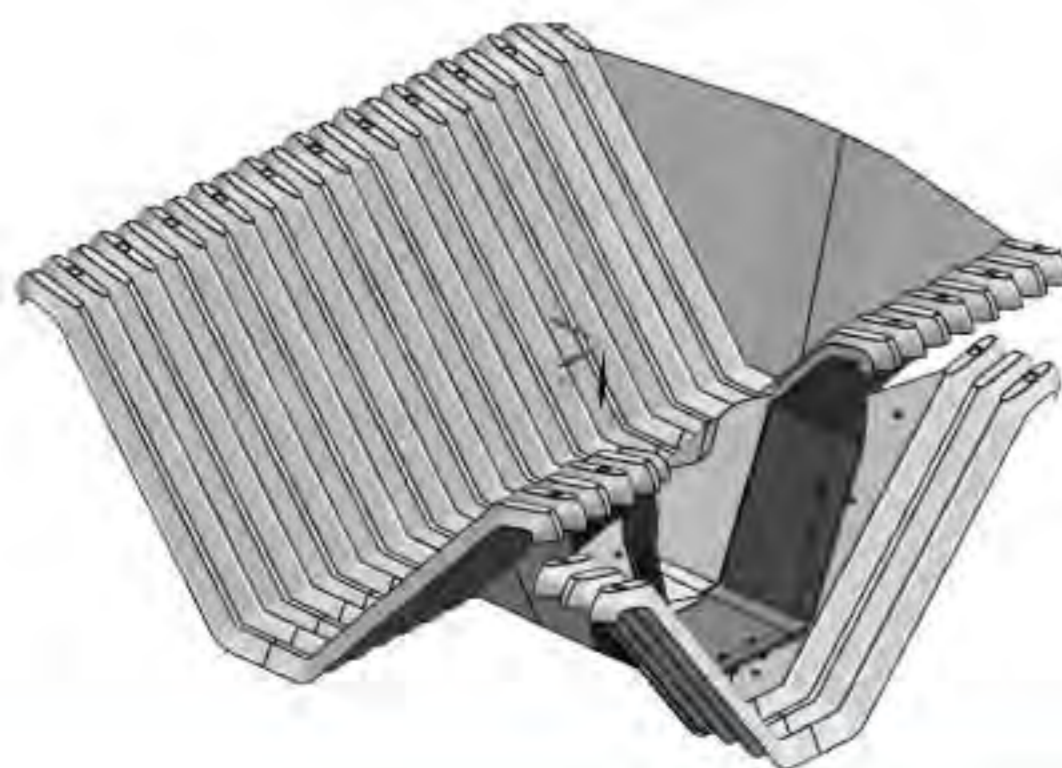

Straight Bulkhead - Upstream
PP4-SDT24BUSX

Directional Gate - Left
PP4-SDTRAPGLX

Directional Gate - Right
PP4-SDTRAPGRX

Flared End Section - Inlet / Outlet
PP4-SDTRAPIOBX

Left Tee - No Bulkhead
PP4-SDT24TLBAX

Right Tee - No Bulkhead
PP4-SDT24TRBAX

Left Corner - No Bulkhead
PP4-SDT24CLBAX

Right Corner - No Bulkhead
PP4-SDT24CRBAX

Transition Section - 24" Trap to 12" Trap

Directional Bulkhead - Left / Right
Call customer service for this part