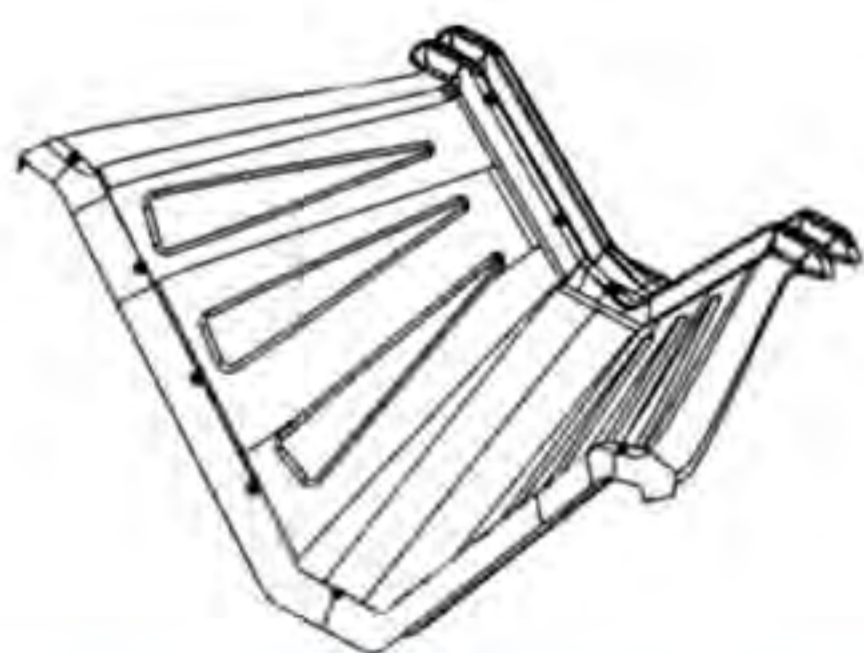

Directional Tee Section - Right
PP4-SDT12TRBX

Flared End Section - Inlet / Outlet
PP4-SDT12IOBX

Directional Bulkhead - Left / Right
Call customer service for this part

Transition Section - 12" Trap to 24" Trap

PP4-SDT2412UAX
(SD Connector 12 Upstream Blk)

PP4-SDT2412DAX
(SD Connector 12 Downstream Blk)

24" - Depth Trapezoidal HDPE Channels

Straight Section
PP4-SDTRAP

Straight Bulkhead - Downstream
PP4-SDT24BDSX

Right Tee - No Bulkhead
PP4-SDT24TRBAX

Left Corner - No Bulkhead
PP4-SDT24CLBAX

Right Corner - No Bulkhead
PP4-SDT24CRBAX

Transition Section - 24" Trap to 12" Trap

Directional Bulkhead - Left / Right
Call customer service for this part