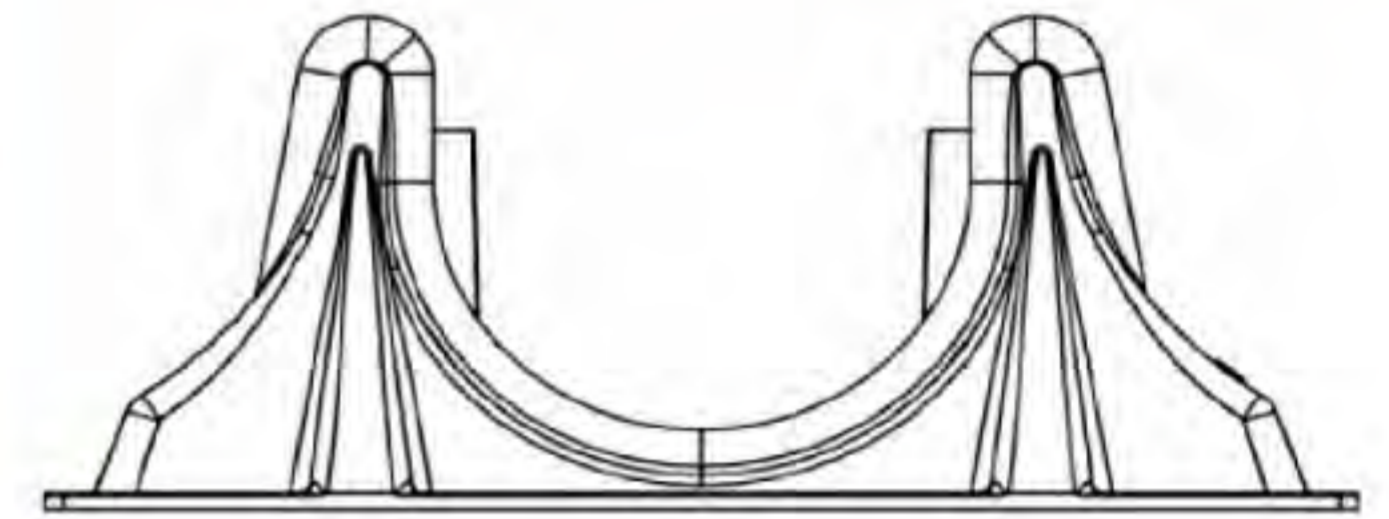

PP4-SDT2412UAX
(SD Connector 12 Upstream Blk)

PP4-SDT2412DAX
(SD Connector 12 Downstream Blk)

24" - Depth Semi-Circular HDPE Channels

Straight Section
PP4-SD24X

Straight Bulkhead - Downstream
PP4-SDS24EBX

Straight Bulkhead - Upstream
PP4-SDS24EUBX

Directional Gate - Left
PP4-SD24GLX

Directional Gate - Right
PP4-SD24GRX

Standard Saddle
PP4-SD24SX

Flared End Section - Inlet / Outlet
PP4-SDS24IOBAX

Transition Section - 24" Semi to 24" Trap
PP4-SDST24CBAX

Directional Bulkhead - Left / Right
Directional Tee Section - Left / Right

Call customer service for this part

Custom fabricated parts can be engineered upon request.