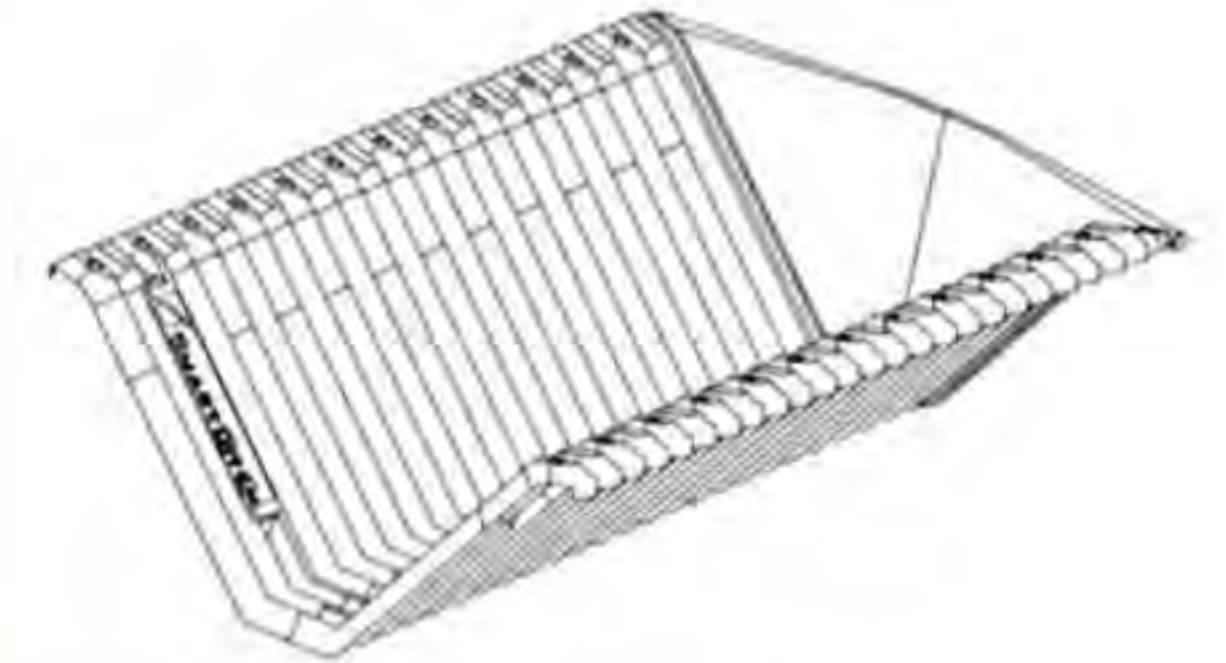

Directional Tee Section - Right
PP4-SDT12TRBX

Flared End Section - Inlet / Outlet
PP4-SDT12IOBX

Directional Bulkhead - Left / Right
Call customer service for this part

Transition Section - 12" Trap to 24" Trap

PP4-SDT2412UAX
(SD Connector 12 Upstream Blk)

PP4-SDT2412DAX
(SD Connector 12 Downstream Blk)

24" - Depth Trapezoidal HDPE Channels

Straight Section
PP4-SDTRAP

Straight Bulkhead - Downstream
PP4-SDT24BDSX

Straight Bulkhead - Upstream
PP4-SDT24BUSX

Directional Gate - Left
PP4-SDTRAPGLX

Directional Gate - Right
PP4-SDTRAPGRX

Flared End Section - Inlet / Outlet
PP4-SDTRAPIOBX

Left Tee - No Bulkhead
PP4-SDT24TLBAX

Right Tee - No Bulkhead
PP4-SDT24TRBAX

Left Corner - No Bulkhead
PP4-SDT24CLBAX

Right Corner - No Bulkhead
PP4-SDT24CRBAX

Transition Section - 24" Trap to 12" Trap

Directional Bulkhead - Left / Right
Call customer service for this part