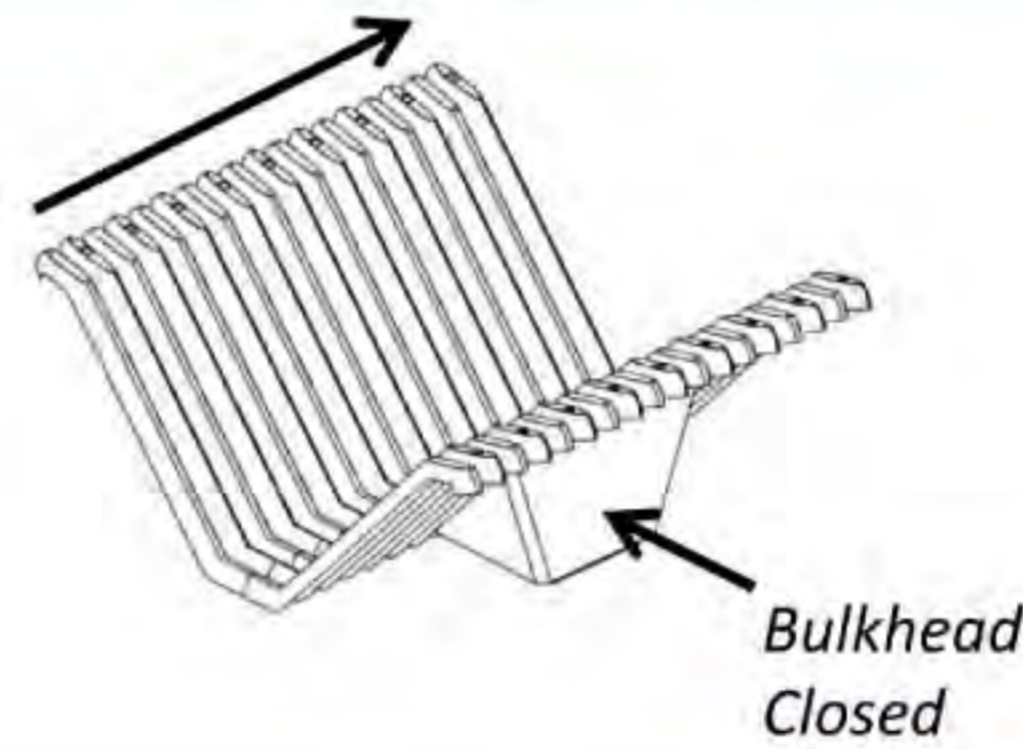

Directional Tee Section - Right
PP4-SDT12TRBX

Flared End Section - Inlet / Outlet
PP4-SDT12IOBX

Directional Bulkhead - Left / Right
Call customer service for this part

Transition Section - 12" Trap to 24" Trap

PP4-SDT2412UAX
(SD Connector 12 Upstream Blk)

PP4-SDT2412DAX
(SD Connector 12 Downstream Blk)

24" - Depth Trapezoidal HDPE Channels

Straight Section
PP4-SDTRAP

Straight Bulkhead - Downstream
PP4-SDT24BDSX

Straight Bulkhead - Upstream
PP4-SDT24BUSX

Directional Gate - Left
PP4-SDTRAPGLX

Directional Gate - Right
PP4-SDTRAPGRX

Flared End Section - Inlet / Outlet
PP4-SDTRAPIOBX

Left Tee - No Bulkhead
PP4-SDT24TLBAX

Right Tee - No Bulkhead
PP4-SDT24TRBAX

Left Corner - No Bulkhead
PP4-SDT24CLBAX

Right Corner - No Bulkhead
PP4-SDT24CRBAX

Transition Section - 24" Trap to 12" Trap

Directional Bulkhead - Left / Right
Call customer service for this part