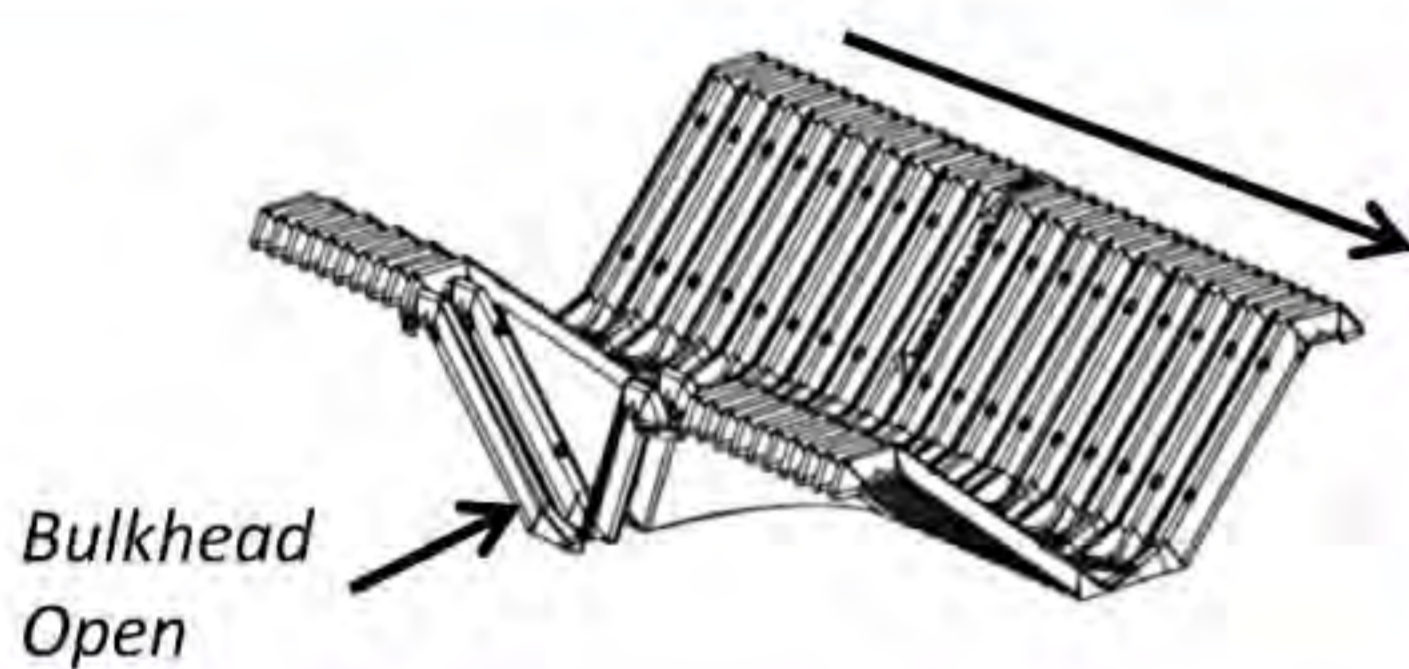

SMARTDITCH™ PRODUCT FITTINGS

12" - Depth Trapezoidal HDPE Channels

24" - Depth Trapezoidal HDPE Channels

24" - Depth Semi-Circular HDPE Channels

www.smartditch.co.uk

12" - Depth Trapezoidal HDPE Channels

Straight Section
PP4-SDT12SBX

Straight Bulkhead - Downstream
PP4-SDT12EBAX

Straight Bulkhead - Upstream
PP4-SDT12EUBX

Directional Gate - Left
PP4-SDT12GBX

Directional Gate - Right
PP4-SDT12GRBX

Directional Tee Section - Left
PP4-SDT12TBAX

Directional Tee Section - Right
PP4-SDT12TRBX

Flared End Section - Inlet / Outlet
PP4-SDT12IOBX

Directional Bulkhead - Left / Right
Call customer service for this part

Transition Section - 12" Trap to 24" Trap