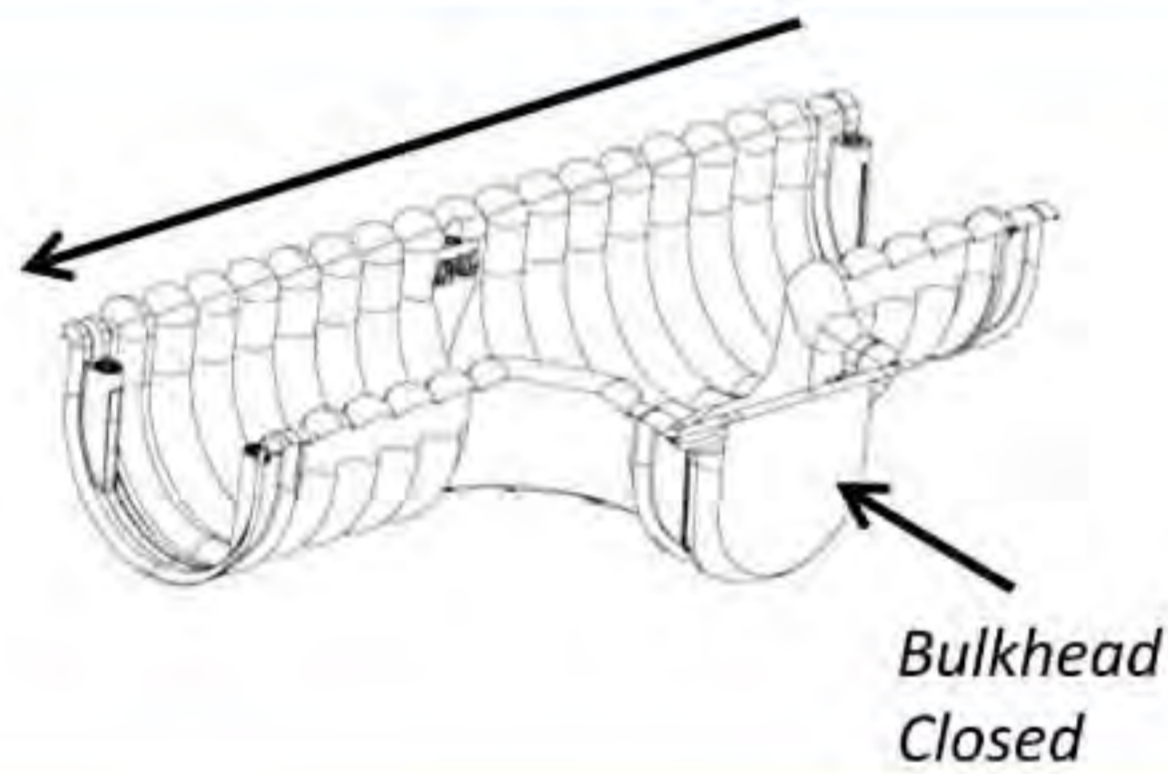

Right Tee - No Bulkhead
PP4-SDT24TRBAX

Left Corner - No Bulkhead
PP4-SDT24CLBAX

Right Corner - No Bulkhead
PP4-SDT24CRBAX

Transition Section - 24" Trap to 12" Trap

Directional Bulkhead - Left / Right
Call customer service for this part

PP4-SDT2412UAX
(SD Connector 12 Upstream Blk)

PP4-SDT2412DAX
(SD Connector 12 Downstream Blk)

24" - Depth Semi-Circular HDPE Channels

Straight Section
PP4-SD24X

Straight Bulkhead - Downstream
PP4-SDS24EBX

Straight Bulkhead - Upstream
PP4-SDS24EUBX

Directional Gate - Left
PP4-SD24GLX

Directional Gate - Right
PP4-SD24GRX

Standard Saddle
PP4-SD24SX

Flared End Section - Inlet / Outlet
PP4-SDS24IOBAX

Transition Section - 24" Semi to 24" Trap
PP4-SDST24CBAX

Directional Bulkhead - Left / Right
Directional Tee Section - Left / Right

Call customer service for this part

Custom fabricated parts can be engineered upon request.