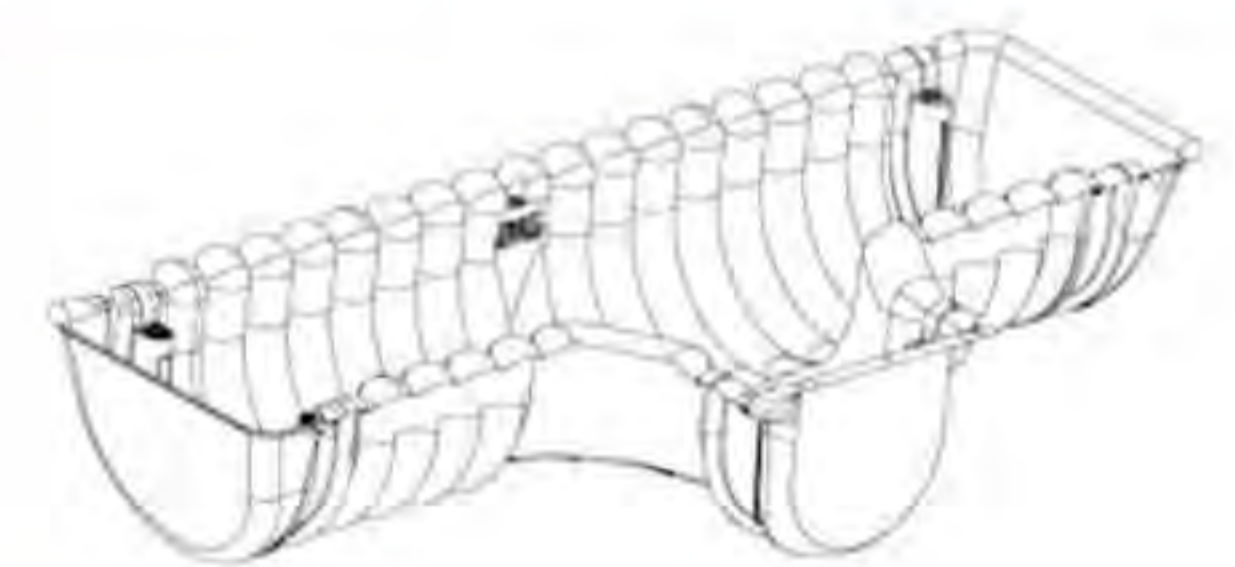

PP4-SDT2412UAX
(SD Connector 12 Upstream Blk)

PP4-SDT2412DAX
(SD Connector 12 Downstream Blk)

24" - Depth Semi-Circular HDPE Channels

Straight Section
PP4-SD24X

Straight Bulkhead - Downstream
PP4-SDS24EBX

Straight Bulkhead - Upstream
PP4-SDS24EUBX

Directional Gate - Left
PP4-SD24GLX

Directional Gate - Right
PP4-SD24GRX

Standard Saddle
PP4-SD24SX

Flared End Section - Inlet / Outlet
PP4-SDS24IOBAX

Transition Section - 24" Semi to 24" Trap
PP4-SDST24CBAX

Directional Bulkhead - Left / Right
Directional Tee Section - Left / Right

Call customer service for this part

Custom fabricated parts can be engineered upon request.