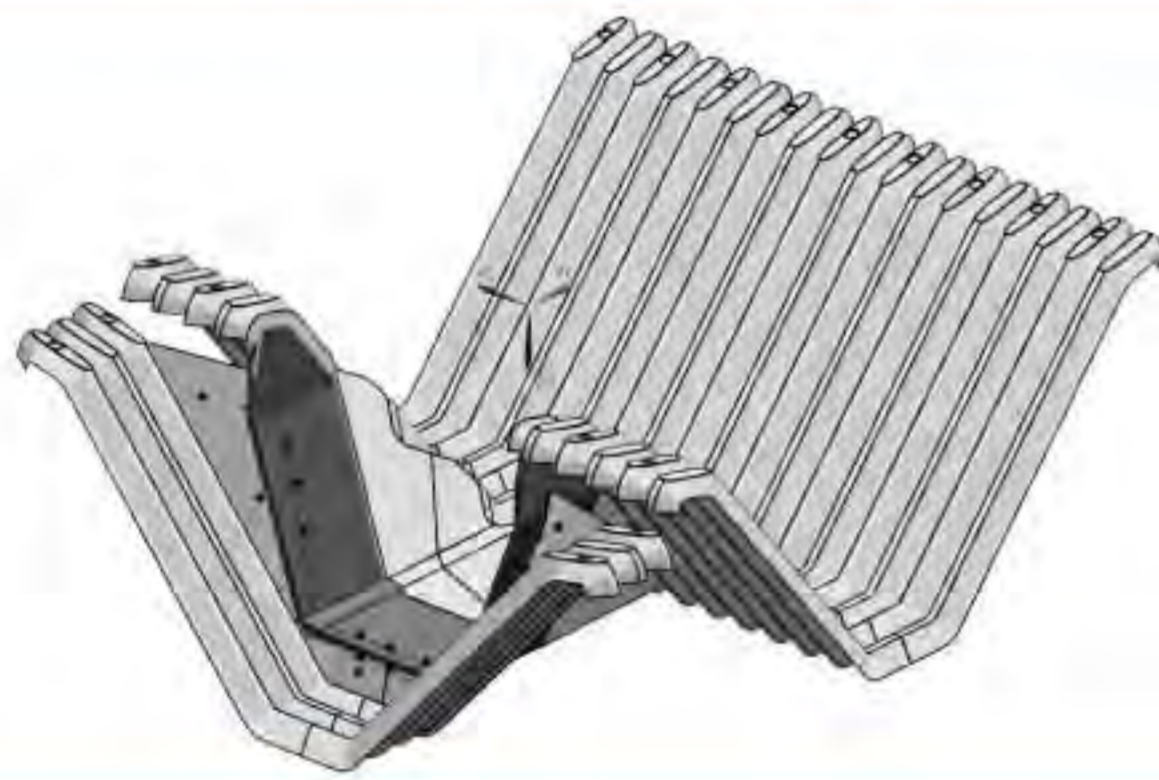

Straight Bulkhead - Upstream
PP4-SDT24BUSX

Directional Gate - Left
PP4-SDTRAPGLX

Directional Gate - Right
PP4-SDTRAPGRX

Flared End Section - Inlet / Outlet
PP4-SDTRAPIOBX

Left Tee - No Bulkhead
PP4-SDT24TLBAX

Right Tee - No Bulkhead
PP4-SDT24TRBAX

Left Corner - No Bulkhead
PP4-SDT24CLBAX

Right Corner - No Bulkhead
PP4-SDT24CRBAX

Transition Section - 24" Trap to 12" Trap

Directional Bulkhead - Left / Right
Call customer service for this part