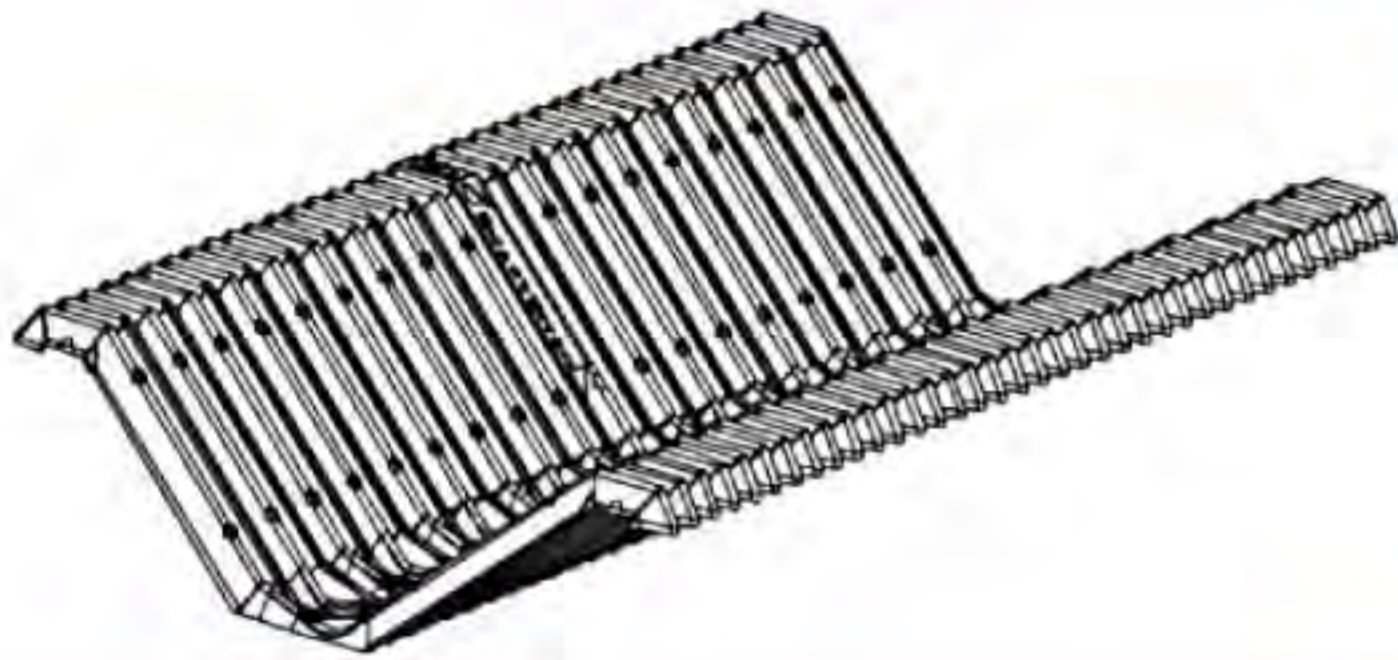

SMARTDITCH™ PRODUCT FITTINGS

12" - Depth Trapezoidal HDPE Channels

24" - Depth Trapezoidal HDPE Channels

24" - Depth Semi-Circular HDPE Channels

www.smartditch.co.uk

12" - Depth Trapezoidal HDPE Channels

Straight Section
PP4-SDT12SBX

Straight Bulkhead - Downstream
PP4-SDT12EBAX

Straight Bulkhead - Upstream
PP4-SDT12EUBX

Directional Gate - Left
PP4-SDT12GBX

Directional Gate - Right
PP4-SDT12GRBX

Directional Tee Section - Left
PP4-SDT12TBAX

Directional Tee Section - Right
PP4-SDT12TRBX

Flared End Section - Inlet / Outlet
PP4-SDT12IOBX

Directional Bulkhead - Left / Right
Call customer service for this part

Transition Section - 12" Trap to 24" Trap