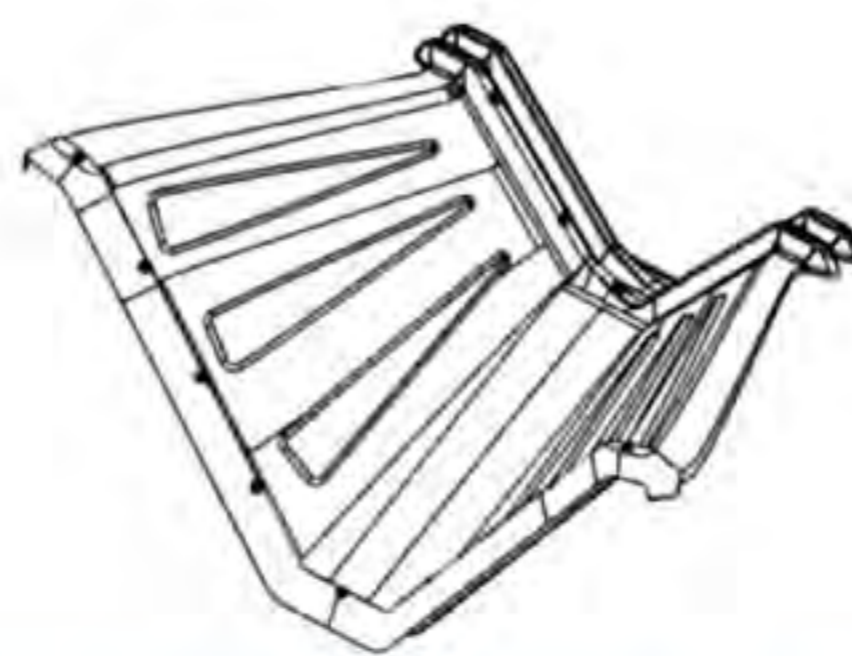

Straight Bulkhead - Upstream
PP4-SDT24BUSX

Directional Gate - Left
PP4-SDTRAPGLX

Directional Gate - Right
PP4-SDTRAPGRX

Flared End Section - Inlet / Outlet
PP4-SDTRAPIOBX

Left Tee - No Bulkhead
PP4-SDT24TLBAX

Right Tee - No Bulkhead
PP4-SDT24TRBAX

Left Corner - No Bulkhead
PP4-SDT24CLBAX

Right Corner - No Bulkhead
PP4-SDT24CRBAX

Transition Section - 24" Trap to 12" Trap

Directional Bulkhead - Left / Right
Call customer service for this part

PP4-SDT2412UAX
(SD Connector 12 Upstream Blk)

PP4-SDT2412DAX
(SD Connector 12 Downstream Blk)

24" - Depth Semi-Circular HDPE Channels

Straight Section
PP4-SD24X

Straight Bulkhead - Downstream
PP4-SDS24EBX