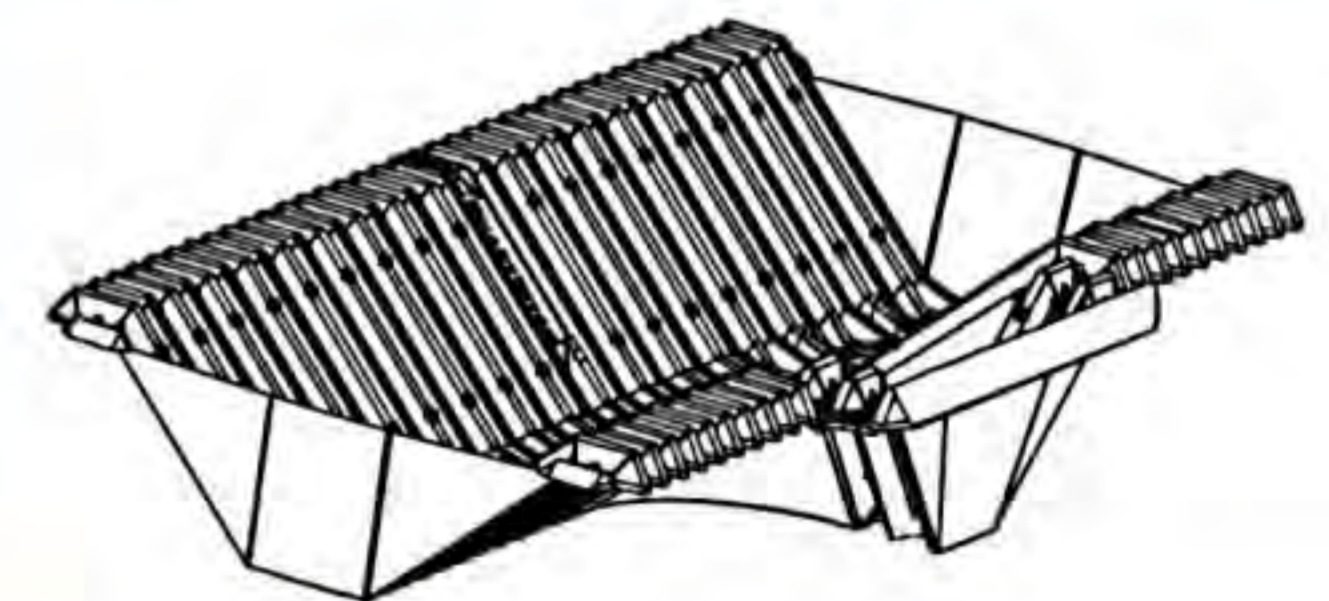

SMARTDITCH™ PRODUCT FITTINGS

12" - Depth Trapezoidal HDPE Channels

24" - Depth Trapezoidal HDPE Channels

24" - Depth Semi-Circular HDPE Channels

www.smartditch.co.uk

12" - Depth Trapezoidal HDPE Channels

Straight Section
PP4-SDT12SBX

Straight Bulkhead - Downstream
PP4-SDT12EBAX

Straight Bulkhead - Upstream
PP4-SDT12EUBX

Directional Gate - Left
PP4-SDT12GBX

Directional Gate - Right
PP4-SDT12GRBX

Directional Tee Section - Left
PP4-SDT12TBAX

Directional Tee Section - Right
PP4-SDT12TRBX

Flared End Section - Inlet / Outlet
PP4-SDT12IOBX

Directional Bulkhead - Left / Right
Call customer service for this part

Transition Section - 12" Trap to 24" Trap