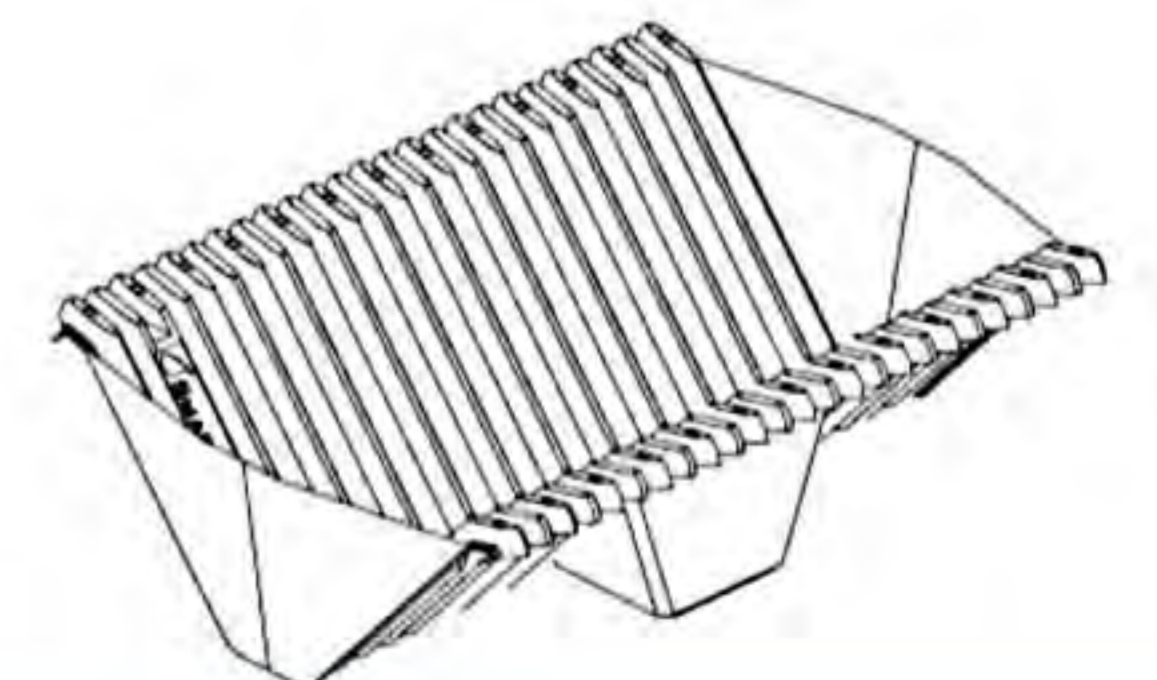

Straight Bulkhead - Upstream
PP4-SDT24BUSX

Directional Gate - Left
PP4-SDTRAPGLX

Directional Gate - Right
PP4-SDTRAPGRX

Flared End Section - Inlet / Outlet
PP4-SDTRAPIOBX

Left Tee - No Bulkhead
PP4-SDT24TLBAX

Right Tee - No Bulkhead
PP4-SDT24TRBAX

Left Corner - No Bulkhead
PP4-SDT24CLBAX

Right Corner - No Bulkhead
PP4-SDT24CRBAX

Transition Section - 24" Trap to 12" Trap

Directional Bulkhead - Left / Right
Call customer service for this part

PP4-SDT2412UAX
(SD Connector 12 Upstream Blk)

PP4-SDT2412DAX
(SD Connector 12 Downstream Blk)

24" - Depth Semi-Circular HDPE Channels

Straight Section
PP4-SD24X

Straight Bulkhead - Downstream
PP4-SDS24EBX