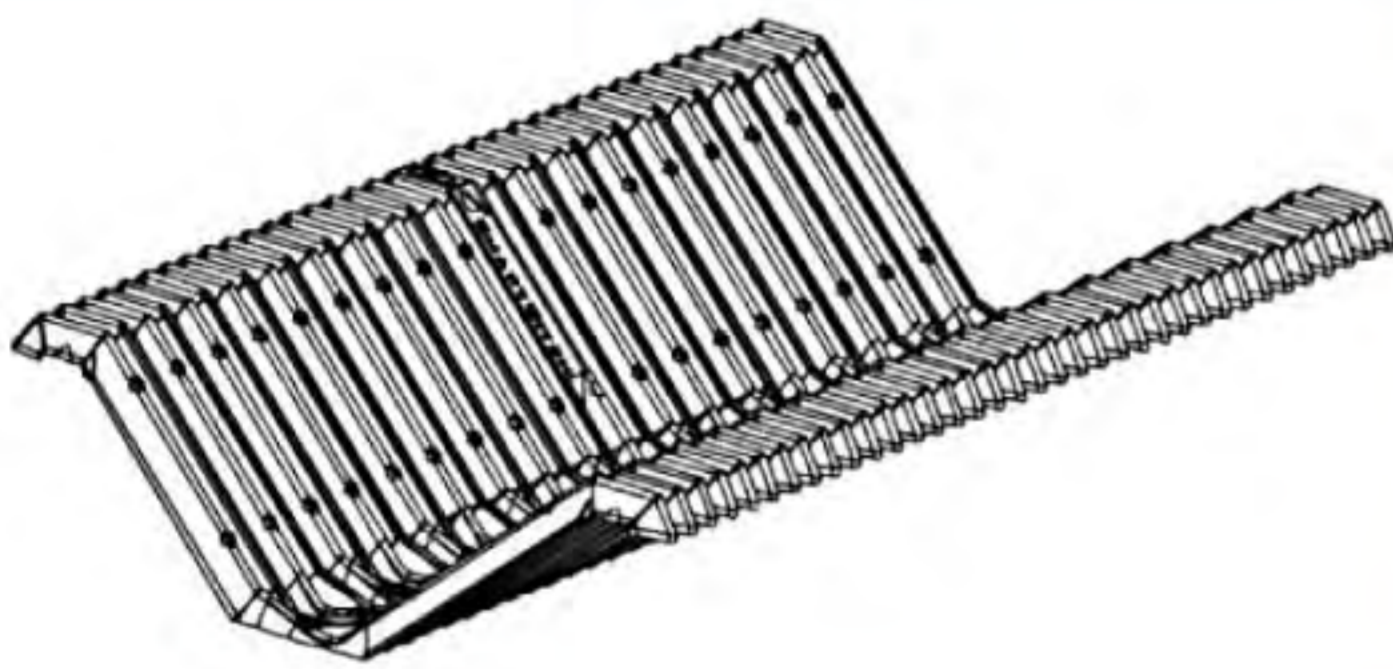

SMARTDITCH™ PRODUCT FITTINGS

12" - Depth Trapezoidal HDPE Channels

24" - Depth Trapezoidal HDPE Channels

24" - Depth Semi-Circular HDPE Channels

www.smartditch.co.uk

12" - Depth Trapezoidal HDPE Channels

Straight Section
PP4-SDT12SBX

Straight Bulkhead - Downstream
PP4-SDT12EBAX

Straight Bulkhead - Upstream
PP4-SDT12EUBX

Directional Gate - Left
PP4-SDT12GBX

Directional Gate - Right
PP4-SDT12GRBX

Directional Tee Section - Left
PP4-SDT12TBAX

Directional Tee Section - Right
PP4-SDT12TRBX

Flared End Section - Inlet / Outlet
PP4-SDT12IOBX

Directional Bulkhead - Left / Right
Call customer service for this part

Transition Section - 12" Trap to 24" Trap