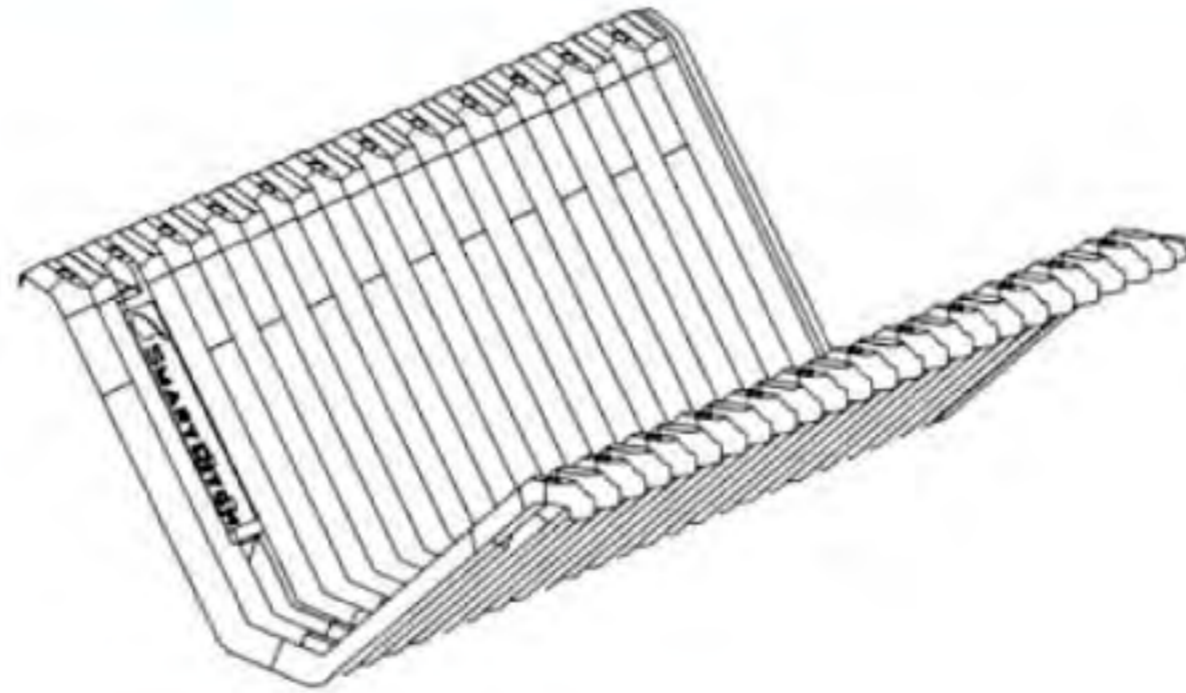

SMARTDITCH™ PRODUCT FITTINGS

12" - Depth Trapezoidal HDPE Channels

24" - Depth Trapezoidal HDPE Channels

24" - Depth Semi-Circular HDPE Channels

www.smartditch.co.uk

12" - Depth Trapezoidal HDPE Channels

Straight Section
PP4-SDT12SBX

Straight Bulkhead - Downstream
PP4-SDT12EBAX

Straight Bulkhead - Upstream
PP4-SDT12EUBX

Directional Gate - Left
PP4-SDT12GBX

Directional Gate - Right
PP4-SDT12GRBX

Directional Tee Section - Left
PP4-SDT12TBAX

Directional Tee Section - Right
PP4-SDT12TRBX

Flared End Section - Inlet / Outlet
PP4-SDT12IOBX

Directional Bulkhead - Left / Right
Call customer service for this part

Transition Section - 12" Trap to 24" Trap