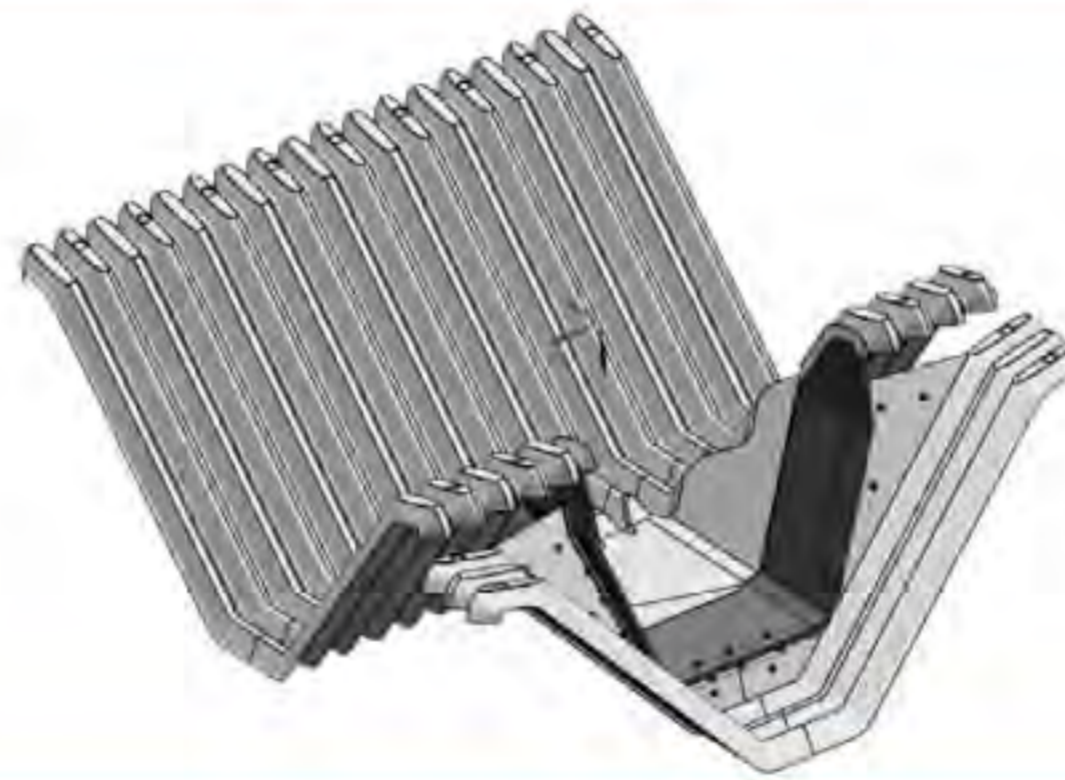

Straight Bulkhead - Upstream
PP4-SDT24BUSX

Directional Gate - Left
PP4-SDTRAPGLX

Directional Gate - Right
PP4-SDTRAPGRX

Flared End Section - Inlet / Outlet
PP4-SDTRAPIOBX

Left Tee - No Bulkhead
PP4-SDT24TLBAX

Right Tee - No Bulkhead
PP4-SDT24TRBAX

Left Corner - No Bulkhead
PP4-SDT24CLBAX

Right Corner - No Bulkhead
PP4-SDT24CRBAX

Transition Section - 24" Trap to 12" Trap

Directional Bulkhead - Left / Right
Call customer service for this part