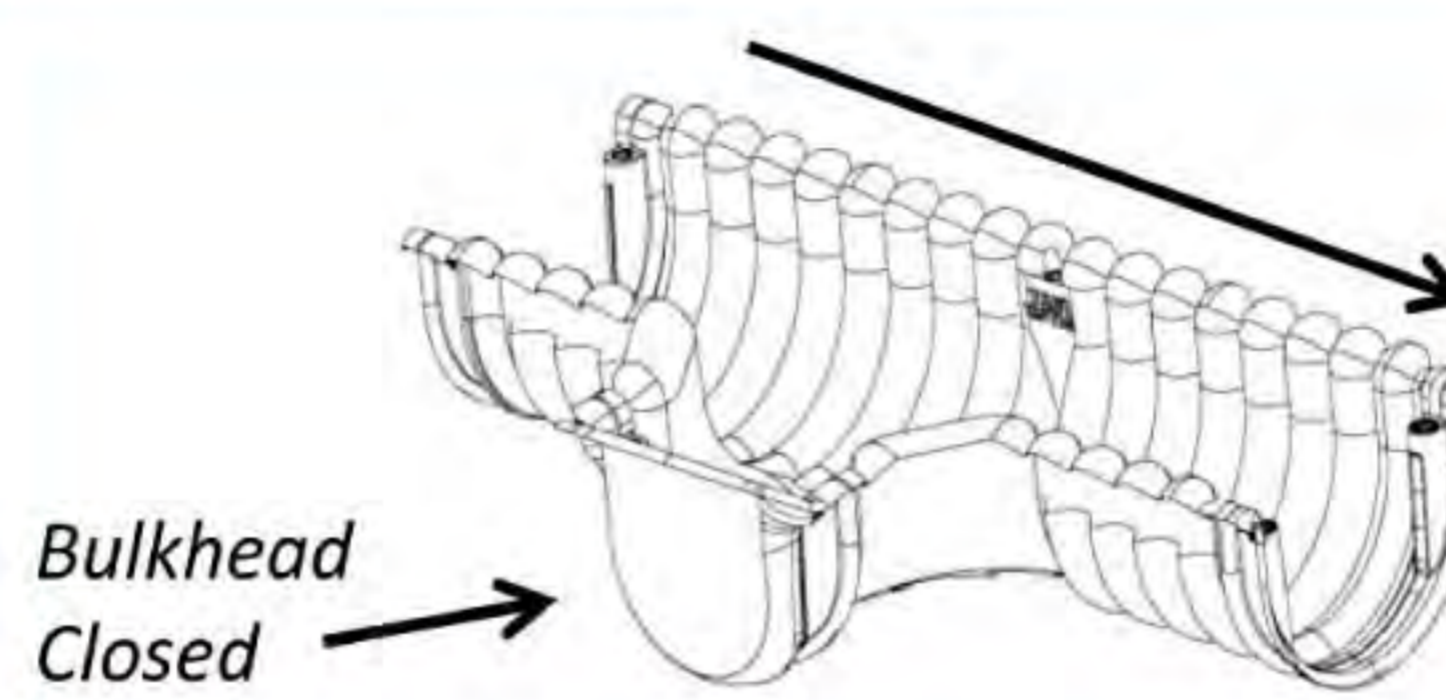

Right Tee - No Bulkhead
PP4-SDT24TRBAX

Left Corner - No Bulkhead
PP4-SDT24CLBAX

Right Corner - No Bulkhead
PP4-SDT24CRBAX

Transition Section - 24" Trap to 12" Trap

Directional Bulkhead - Left / Right
Call customer service for this part

PP4-SDT2412UAX
(SD Connector 12 Upstream Blk)

PP4-SDT2412DAX
(SD Connector 12 Downstream Blk)

24" - Depth Semi-Circular HDPE Channels

Straight Section
PP4-SD24X

Straight Bulkhead - Downstream
PP4-SDS24EBX

Straight Bulkhead - Upstream
PP4-SDS24EUBX

Directional Gate - Left
PP4-SD24GLX

Directional Gate - Right
PP4-SD24GRX

Standard Saddle
PP4-SD24SX

Flared End Section - Inlet / Outlet
PP4-SDS24IOBAX

Transition Section - 24" Semi to 24" Trap
PP4-SDST24CBAX

Directional Bulkhead - Left / Right
Directional Tee Section - Left / Right

Call customer service for this part

Custom fabricated parts can be engineered upon request.