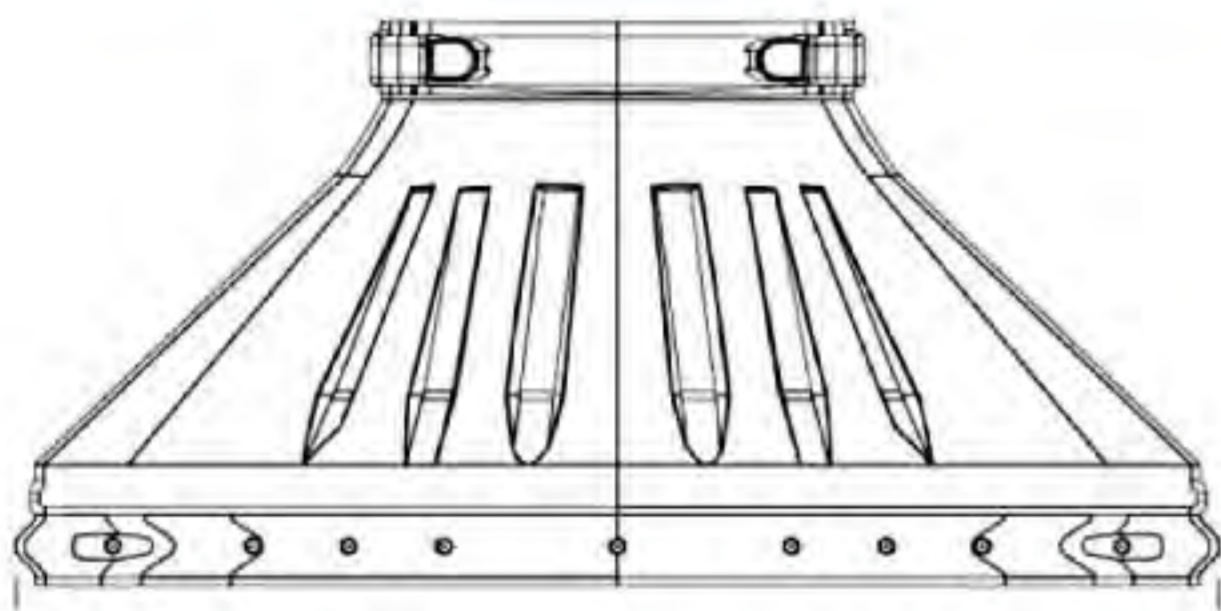

Straight Bulkhead - Upstream
PP4-SDS24EUBX

Directional Gate - Left
PP4-SD24GLX

Directional Gate - Right
PP4-SD24GRX

Standard Saddle
PP4-SD24SX

Flared End Section - Inlet / Outlet
PP4-SDS24IOBAX

Transition Section - 24" Semi to 24" Trap
PP4-SDST24CBAX

Directional Bulkhead - Left / Right
Directional Tee Section - Left / Right

Call customer service for this part

Custom fabricated parts can be engineered upon request.