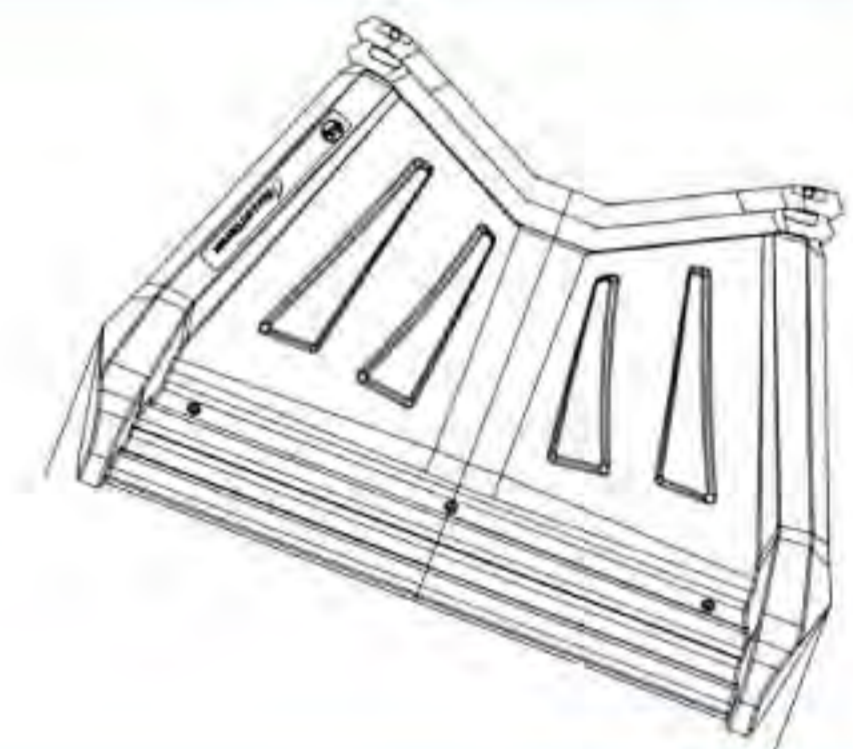

Straight Bulkhead - Upstream
PP4-SDT24BUSX

Directional Gate - Left
PP4-SDTRAPGLX

Directional Gate - Right
PP4-SDTRAPGRX

Flared End Section - Inlet / Outlet
PP4-SDTRAPIOBX

Left Tee - No Bulkhead
PP4-SDT24TLBAX

Right Tee - No Bulkhead
PP4-SDT24TRBAX

Left Corner - No Bulkhead
PP4-SDT24CLBAX

Right Corner - No Bulkhead
PP4-SDT24CRBAX

Transition Section - 24" Trap to 12" Trap

Directional Bulkhead - Left / Right
Call customer service for this part