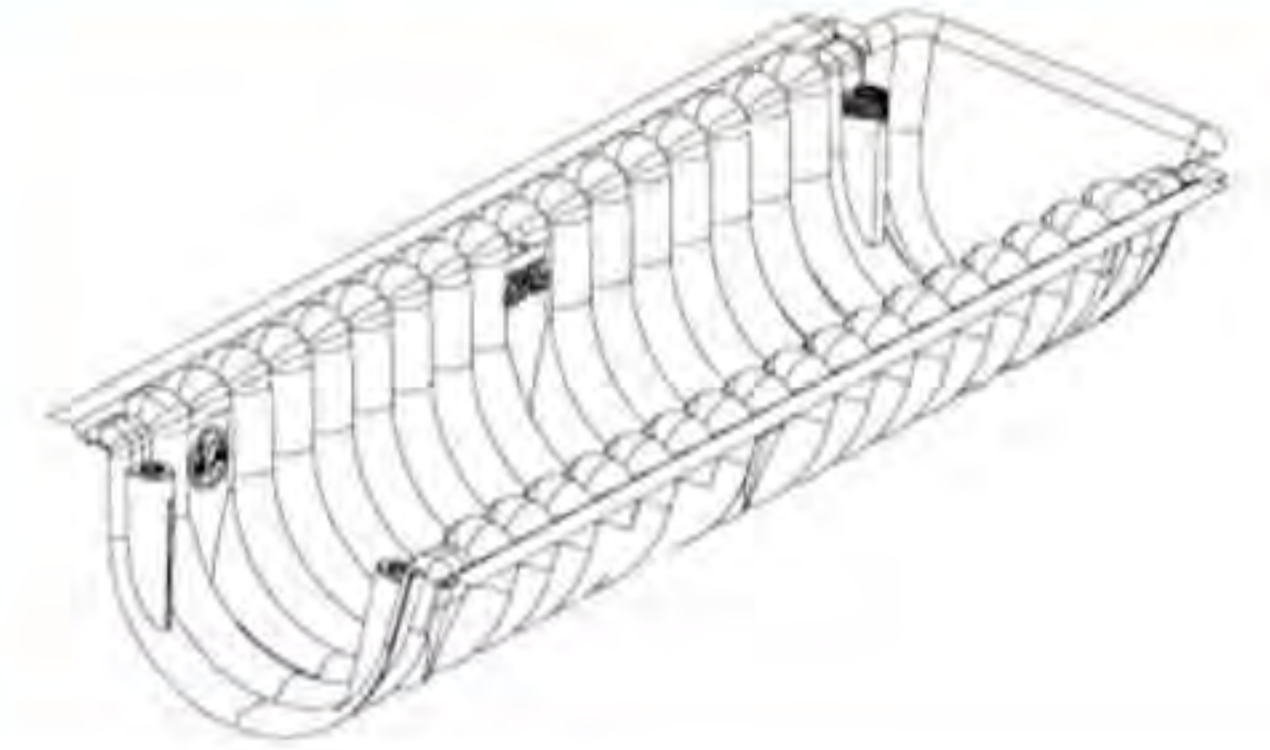

Right Tee - No Bulkhead
PP4-SDT24TRBAX

Left Corner - No Bulkhead
PP4-SDT24CLBAX

Right Corner - No Bulkhead
PP4-SDT24CRBAX

Transition Section - 24" Trap to 12" Trap

Directional Bulkhead - Left / Right
Call customer service for this part

PP4-SDT2412UAX
(SD Connector 12 Upstream Blk)

PP4-SDT2412DAX
(SD Connector 12 Downstream Blk)

24" - Depth Semi-Circular HDPE Channels

Straight Section
PP4-SD24X

Straight Bulkhead - Downstream
PP4-SDS24EBX

Straight Bulkhead - Upstream
PP4-SDS24EUBX

Directional Gate - Left
PP4-SD24GLX

Directional Gate - Right
PP4-SD24GRX

Standard Saddle
PP4-SD24SX

Flared End Section - Inlet / Outlet
PP4-SDS24IOBAX

Transition Section - 24" Semi to 24" Trap
PP4-SDST24CBAX

Directional Bulkhead - Left / Right
Directional Tee Section - Left / Right

Call customer service for this part

Custom fabricated parts can be engineered upon request.