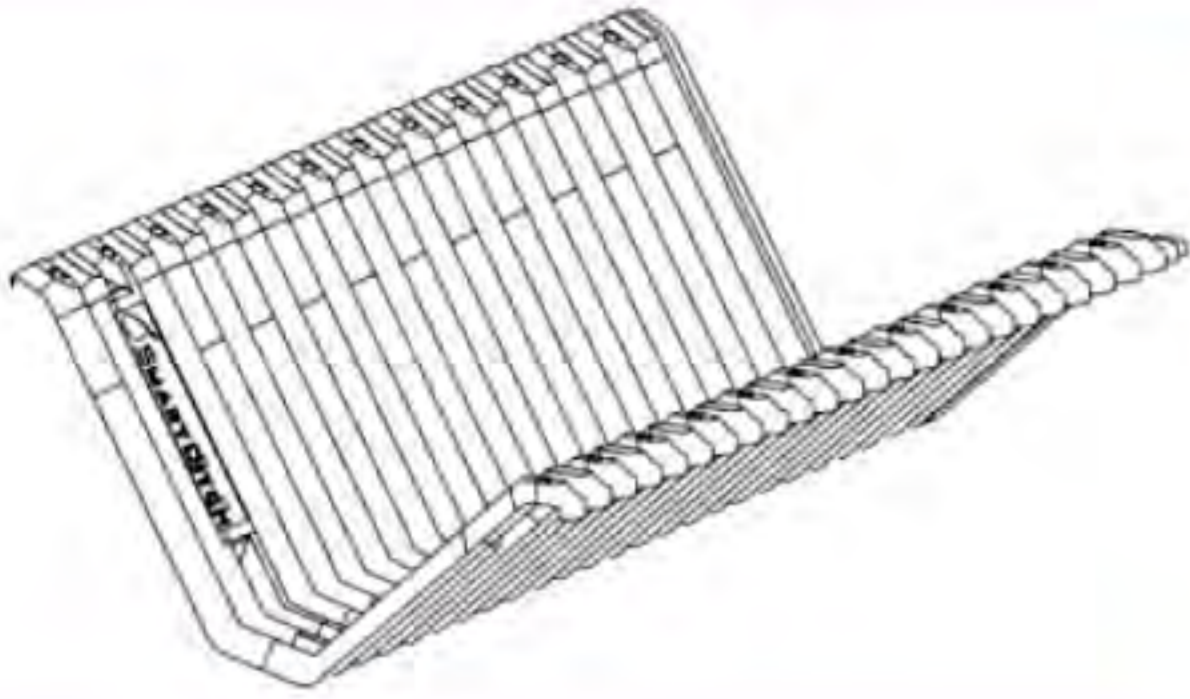

Directional Tee Section - Right
PP4-SDT12TRBX

Flared End Section - Inlet / Outlet
PP4-SDT12IOBX

Directional Bulkhead - Left / Right
Call customer service for this part

Transition Section - 12" Trap to 24" Trap

PP4-SDT2412UAX
(SD Connector 12 Upstream Blk)

PP4-SDT2412DAX
(SD Connector 12 Downstream Blk)

24" - Depth Trapezoidal HDPE Channels

Straight Section
PP4-SDTRAP

Straight Bulkhead - Downstream
PP4-SDT24BDSX