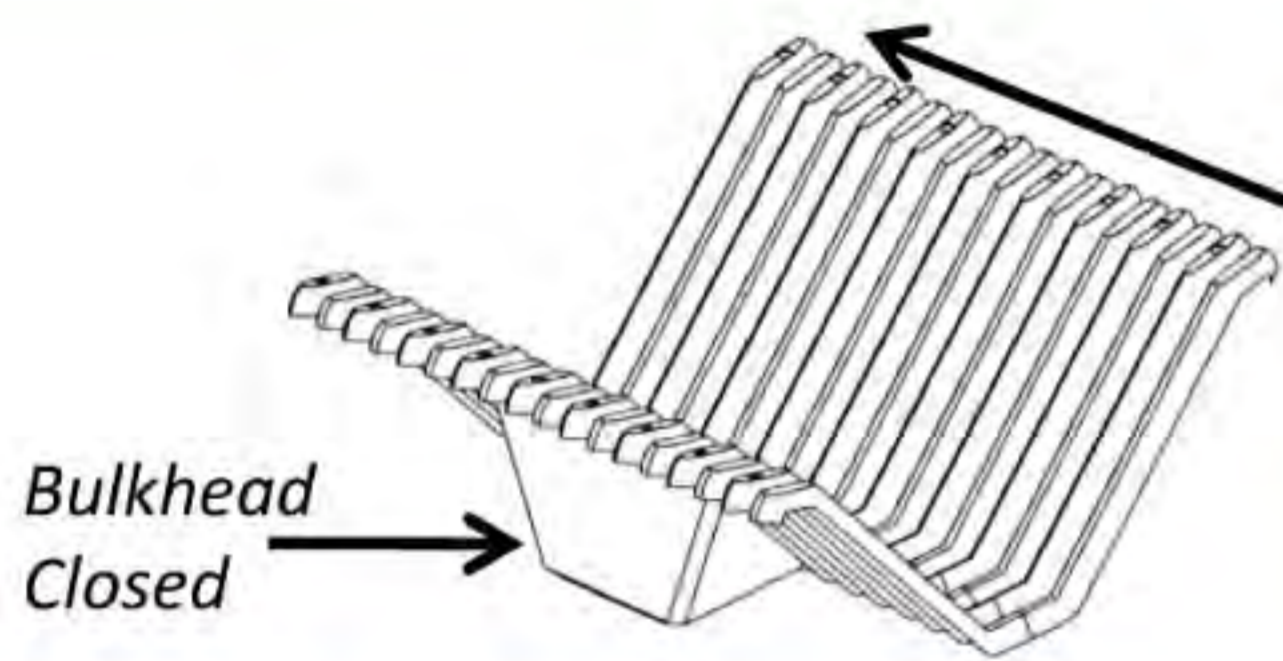

Directional Tee Section - Right
PP4-SDT12TRBX

Flared End Section - Inlet / Outlet
PP4-SDT12IOBX

Directional Bulkhead - Left / Right
Call customer service for this part

Transition Section - 12" Trap to 24" Trap

PP4-SDT2412UAX
(SD Connector 12 Upstream Blk)

PP4-SDT2412DAX
(SD Connector 12 Downstream Blk)

24" - Depth Trapezoidal HDPE Channels

Straight Section
PP4-SDTRAP

Straight Bulkhead - Downstream
PP4-SDT24BDSX

Straight Bulkhead - Upstream
PP4-SDT24BUSX

Directional Gate - Left
PP4-SDTRAPGLX

Directional Gate - Right
PP4-SDTRAPGRX

Flared End Section - Inlet / Outlet
PP4-SDTRAPIOBX

Left Tee - No Bulkhead
PP4-SDT24TLBAX

Right Tee - No Bulkhead
PP4-SDT24TRBAX

Left Corner - No Bulkhead
PP4-SDT24CLBAX

Right Corner - No Bulkhead
PP4-SDT24CRBAX

Transition Section - 24" Trap to 12" Trap

Directional Bulkhead - Left / Right
Call customer service for this part