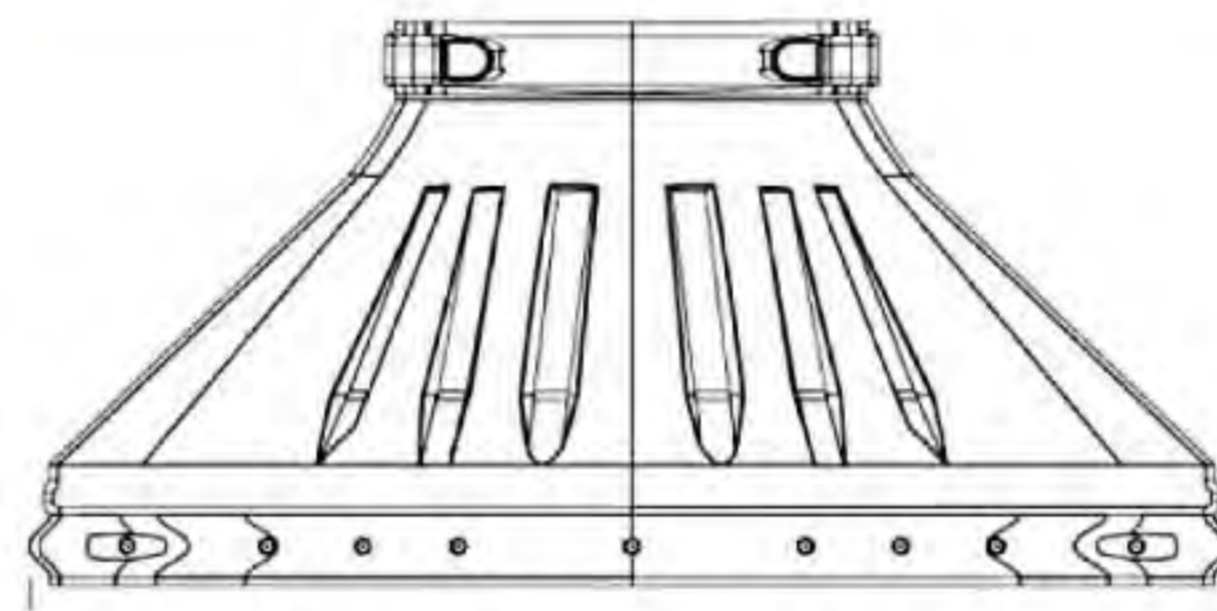

Straight Bulkhead - Upstream
PP4-SDS24EUBX

Directional Gate - Left
PP4-SD24GLX

Directional Gate - Right
PP4-SD24GRX

Standard Saddle
PP4-SD24SX

Flared End Section - Inlet / Outlet
PP4-SDS24IOBAX

Transition Section - 24" Semi to 24" Trap
PP4-SDST24CBAX

Directional Bulkhead - Left / Right
Directional Tee Section - Left / Right

Call customer service for this part

Custom fabricated parts can be engineered upon request.