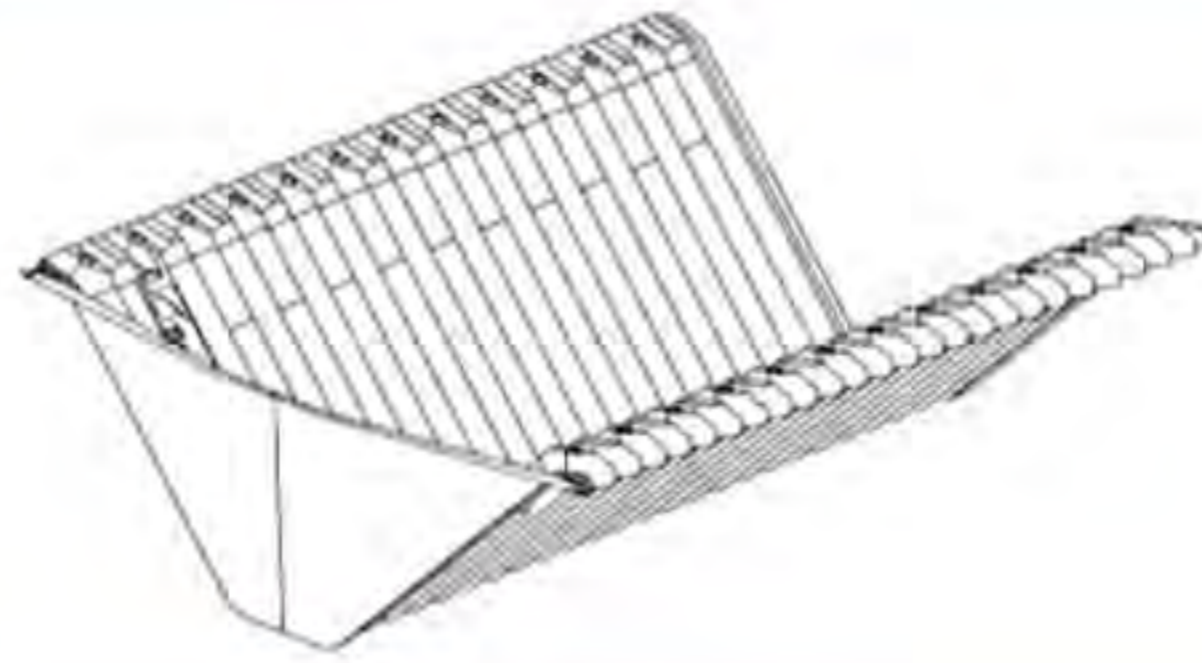

Directional Tee Section - Right
PP4-SDT12TRBX

Flared End Section - Inlet / Outlet
PP4-SDT12IOBX

Directional Bulkhead - Left / Right
Call customer service for this part

Transition Section - 12" Trap to 24" Trap

PP4-SDT2412UAX
(SD Connector 12 Upstream Blk)

PP4-SDT2412DAX
(SD Connector 12 Downstream Blk)

24" - Depth Trapezoidal HDPE Channels

Straight Section
PP4-SDTRAP

Straight Bulkhead - Downstream
PP4-SDT24BDSX

Straight Bulkhead - Upstream
PP4-SDT24BUSX

Directional Gate - Left
PP4-SDTRAPGLX

Directional Gate - Right
PP4-SDTRAPGRX

Flared End Section - Inlet / Outlet
PP4-SDTRAPIOBX

Left Tee - No Bulkhead
PP4-SDT24TLBAX

Right Tee - No Bulkhead
PP4-SDT24TRBAX

Left Corner - No Bulkhead
PP4-SDT24CLBAX

Right Corner - No Bulkhead
PP4-SDT24CRBAX

Transition Section - 24" Trap to 12" Trap

Directional Bulkhead - Left / Right
Call customer service for this part