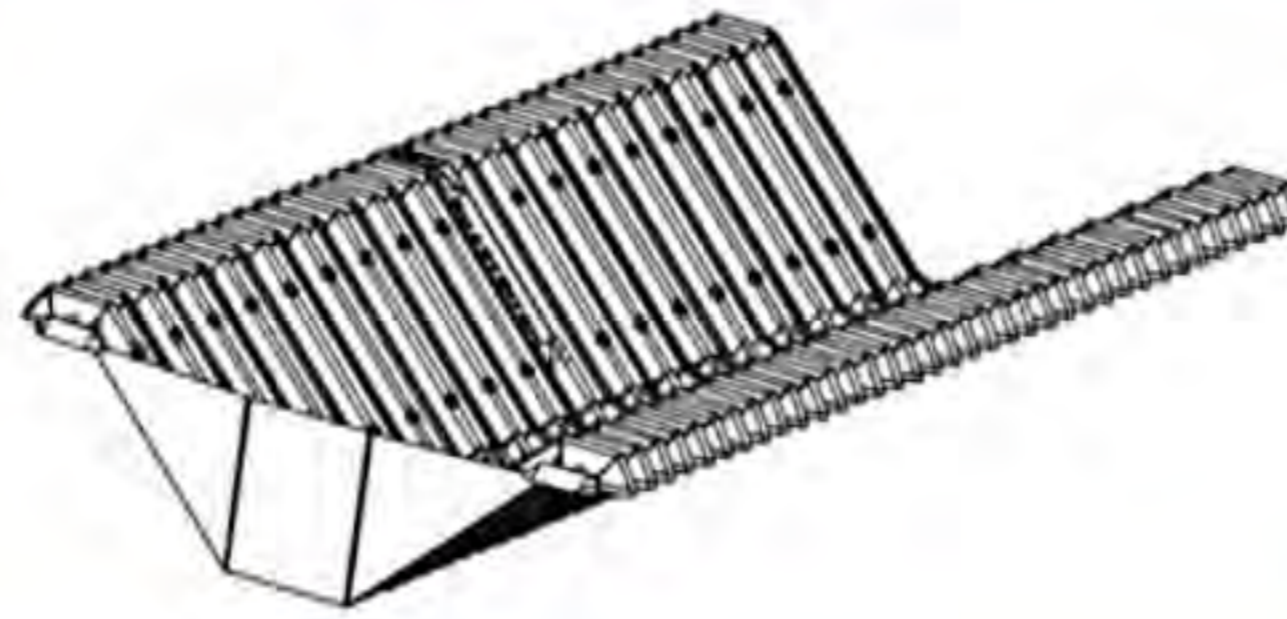

SMARTDITCH™ PRODUCT FITTINGS

12" - Depth Trapezoidal HDPE Channels

24" - Depth Trapezoidal HDPE Channels

24" - Depth Semi-Circular HDPE Channels

www.smartditch.co.uk

12" - Depth Trapezoidal HDPE Channels

Straight Section
PP4-SDT12SBX

Straight Bulkhead - Downstream
PP4-SDT12EBAX

Straight Bulkhead - Upstream
PP4-SDT12EUBX

Directional Gate - Left
PP4-SDT12GBX

Directional Gate - Right
PP4-SDT12GRBX

Directional Tee Section - Left
PP4-SDT12TBAX

Directional Tee Section - Right
PP4-SDT12TRBX

Flared End Section - Inlet / Outlet
PP4-SDT12IOBX

Directional Bulkhead - Left / Right
Call customer service for this part

Transition Section - 12" Trap to 24" Trap

PP4-SDT2412UAX
(SD Connector 12 Upstream Blk)

PP4-SDT2412DAX
(SD Connector 12 Downstream Blk)

24" - Depth Trapezoidal HDPE Channels

Straight Section
PP4-SDTRAP

Straight Bulkhead - Downstream
PP4-SDT24BDSX