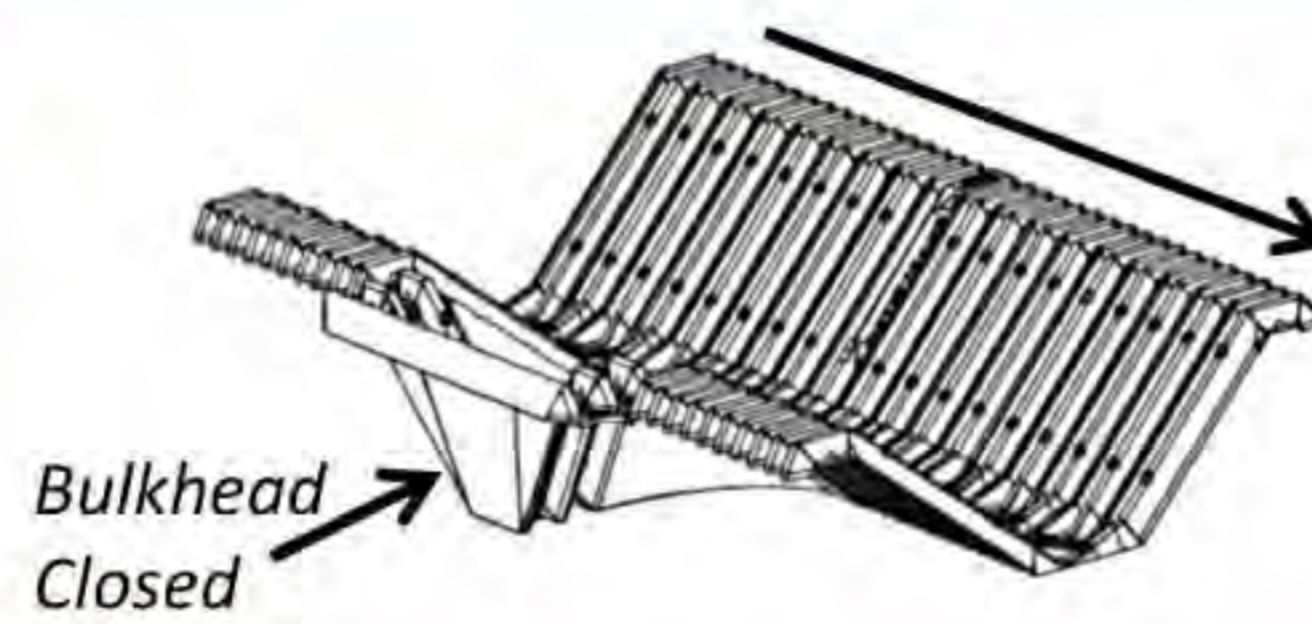

SMARTDITCH™ PRODUCT FITTINGS

12" - Depth Trapezoidal HDPE Channels

24" - Depth Trapezoidal HDPE Channels

24" - Depth Semi-Circular HDPE Channels

www.smartditch.co.uk

12" - Depth Trapezoidal HDPE Channels

Straight Section
PP4-SDT12SBX

Straight Bulkhead - Downstream
PP4-SDT12EBAX

Straight Bulkhead - Upstream
PP4-SDT12EUBX

Directional Gate - Left
PP4-SDT12GBX

Directional Gate - Right
PP4-SDT12GRBX

Directional Tee Section - Left
PP4-SDT12TBAX

Directional Tee Section - Right
PP4-SDT12TRBX

Flared End Section - Inlet / Outlet
PP4-SDT12IOBX

Directional Bulkhead - Left / Right
Call customer service for this part

Transition Section - 12" Trap to 24" Trap