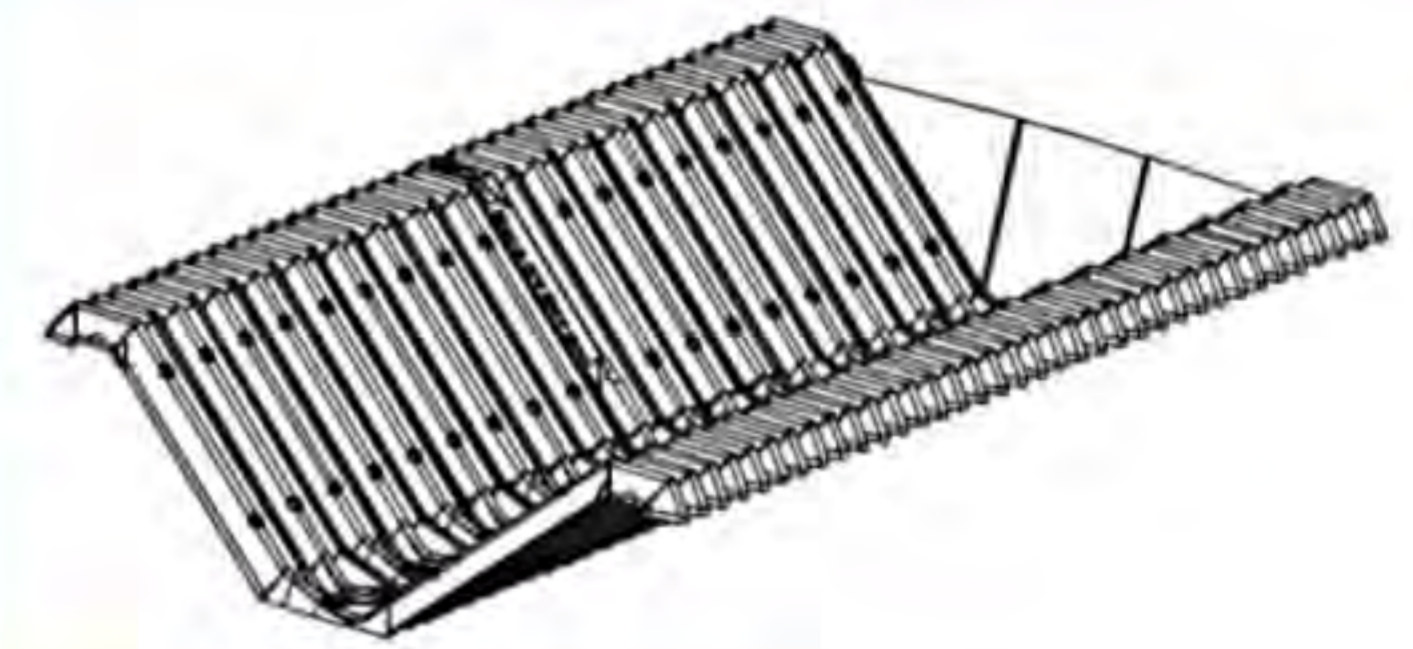

SMARTDITCH™ PRODUCT FITTINGS

12" - Depth Trapezoidal HDPE Channels

24" - Depth Trapezoidal HDPE Channels

24" - Depth Semi-Circular HDPE Channels

www.smartditch.co.uk

12" - Depth Trapezoidal HDPE Channels

Straight Section
PP4-SDT12SBX

Straight Bulkhead - Downstream
PP4-SDT12EBAX

Straight Bulkhead - Upstream
PP4-SDT12EUBX

Directional Gate - Left
PP4-SDT12GBX

Directional Gate - Right
PP4-SDT12GRBX

Directional Tee Section - Left
PP4-SDT12TBAX

Directional Tee Section - Right
PP4-SDT12TRBX

Flared End Section - Inlet / Outlet
PP4-SDT12IOBX

Directional Bulkhead - Left / Right
Call customer service for this part

Transition Section - 12" Trap to 24" Trap

PP4-SDT2412UAX
(SD Connector 12 Upstream Blk)

PP4-SDT2412DAX
(SD Connector 12 Downstream Blk)

24" - Depth Trapezoidal HDPE Channels

Straight Section
PP4-SDTRAP

Straight Bulkhead - Downstream
PP4-SDT24BDSX