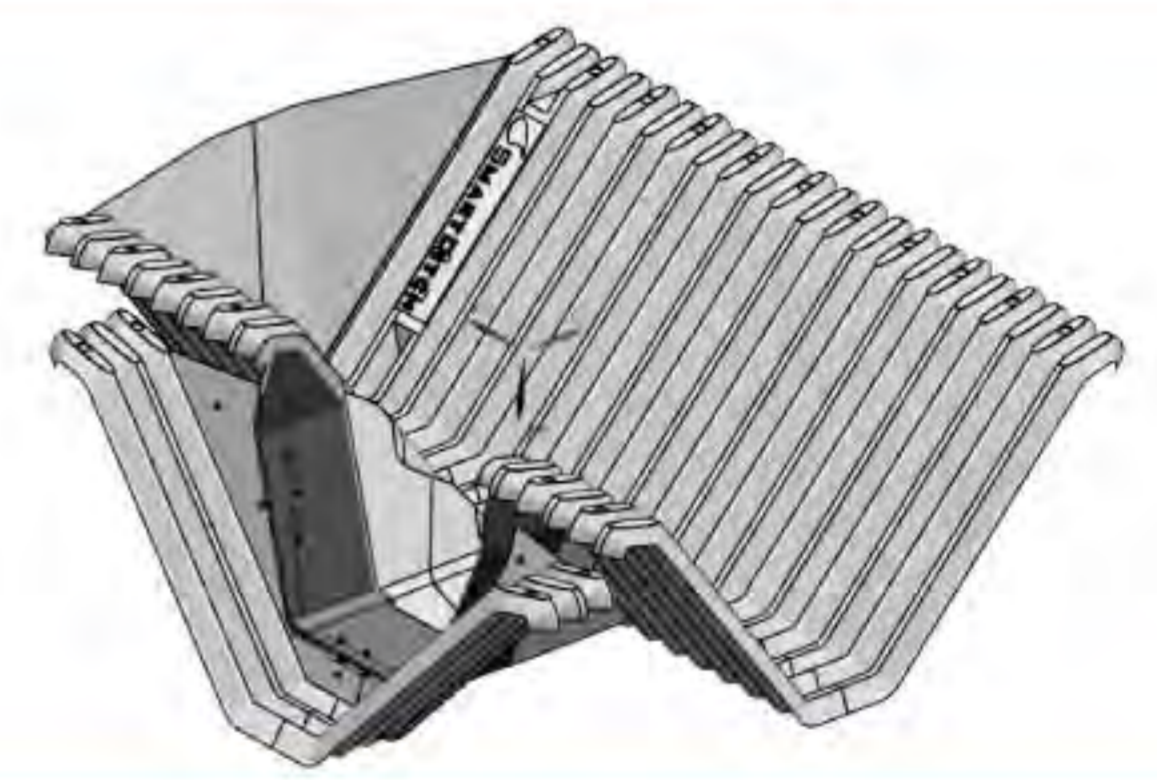

Straight Bulkhead - Upstream
PP4-SDT24BUSX

Directional Gate - Left
PP4-SDTRAPGLX

Directional Gate - Right
PP4-SDTRAPGRX

Flared End Section - Inlet / Outlet
PP4-SDTRAPIOBX

Left Tee - No Bulkhead
PP4-SDT24TLBAX

Right Tee - No Bulkhead
PP4-SDT24TRBAX

Left Corner - No Bulkhead
PP4-SDT24CLBAX

Right Corner - No Bulkhead
PP4-SDT24CRBAX

Transition Section - 24" Trap to 12" Trap

Directional Bulkhead - Left / Right
Call customer service for this part