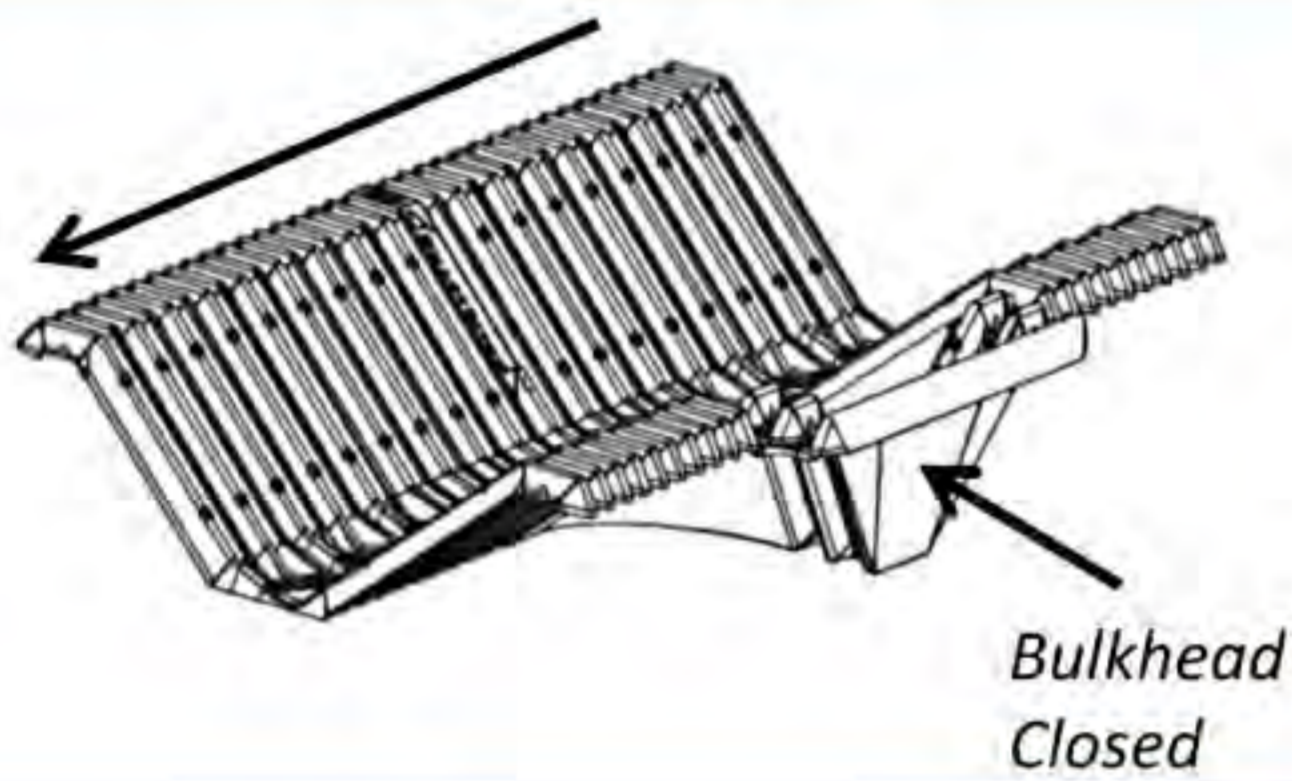

SMARTDITCH™ PRODUCT FITTINGS

12" - Depth Trapezoidal HDPE Channels

24" - Depth Trapezoidal HDPE Channels

24" - Depth Semi-Circular HDPE Channels

www.smartditch.co.uk

12" - Depth Trapezoidal HDPE Channels

Straight Section
PP4-SDT12SBX

Straight Bulkhead - Downstream
PP4-SDT12EBAX

Straight Bulkhead - Upstream
PP4-SDT12EUBX

Directional Gate - Left
PP4-SDT12GBX

Directional Gate - Right
PP4-SDT12GRBX

Directional Tee Section - Left
PP4-SDT12TBAX

Directional Tee Section - Right
PP4-SDT12TRBX

Flared End Section - Inlet / Outlet
PP4-SDT12IOBX

Directional Bulkhead - Left / Right
Call customer service for this part

Transition Section - 12" Trap to 24" Trap